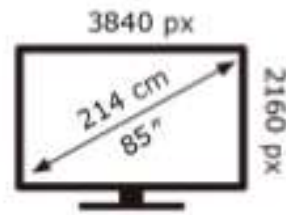

Samsung

UE85M70HAK

155 kWh/1000h

Samsung

UE85M70HAK

155 kWh/1000h

ABCDEF **G**

264 kWh/1000h

2019/2013

ABCDEF **G**

264 kWh/1000h

2019/2013